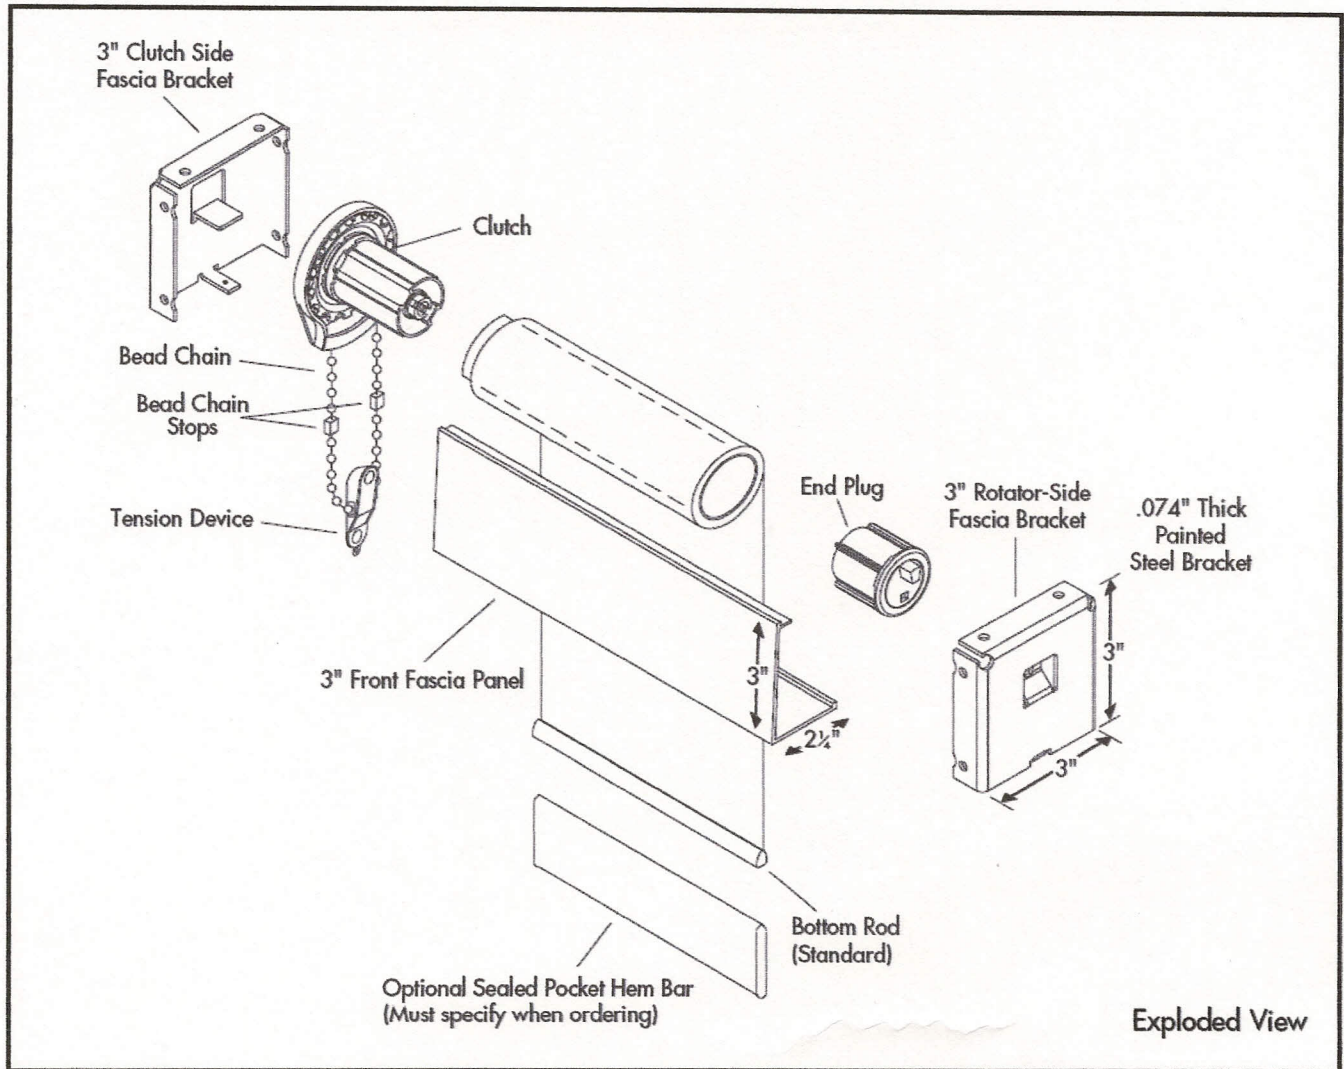

## Manual Roller Shade with 3" Fascia System

FASCIA and BRACKET COLORS	
Vanilla	White
Bronze	Anodized

CLUTCH SIZES
R8
R16

TUBE SIZE	
1 1/8"	1 1/2"

Maximum Roll up Diameter is 2 7/8" for 3" Fascia

\*Roll up diameter varies with the thickness of the fabric and tube diameter.  
 \*Contact Hunter Douglas customer service if you need specific roll up diameter information for your quote.